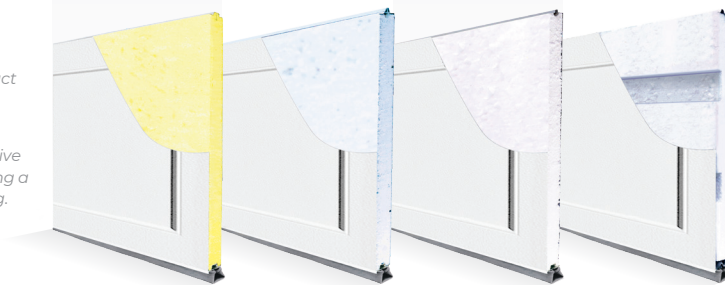

CHOOSE YOUR OPTIONS

INSULATION	ThermoGuard™	ThermoSteel™	TS-138	Series 24
Foam/Insulate	Polyurethane	Polystyrene	Polystyrene	Plain Steel/ T-Bond
R-Value	18.0	9.25	7.50	T-Bond: 7.0
U-Factor (Btu/hr/ft2/F)	0.136	0.220	0.264	0.376
Thickness	2 inches	2 inches	1¾ inches	2 inches
Exterior Steel	27 gauge	25 gauge	27 gauge	24 gauge
Interior Steel	27 gauge	25 gauge	27 gauge	N/A
Warranty* <i>Excludes Springs</i>	Lifetime	Lifetime	25 years	Lifetime

COLORS

White	•	•	•	•
Almond	•	•	•	•
Sandtone	•	•	•	•
Tera-Bronze	•	•	•	•
Green	•	•	•	•
Gray	•	•	•	•
Coffee	•	•	•	•
Black	•	•	•	•
Light Oak	•	•	•	•
Dark Oak	•	•	•	•
Rosewood	•	•	•	•
Color Select**	•	•	•	•

*For full warranty details contact your Midland dealer

**ColorSelect™ uses Sherwin Williams Polane® Solar Reflective Polyurethane Enamel, providing a durable, heat-repelling coating.